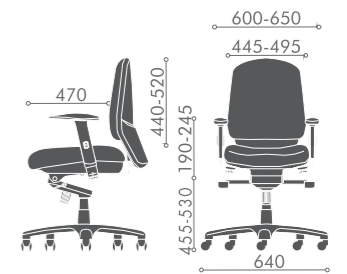

TRANS

SEATING EXCELLENCE AT WORK

Trans

Model

Standard Features

Dimensions (mm)

Mid-back
Adjustable armrests
T028 YN A4S M2

Visitor chair
Adjustable armrests
T021 NA A4S B

Mid-back
Loop armrests
T028 YN A15 M2

Visitor chair
Loop armrests
T021 NA A15 B

Trans : specifications

Armrest

Loop Armrest **A15**

Adjustable Armrest **A4S**

Mechanism

Synchronised Mechanism **YN**

Base

320 STD Base **M2**

Cantilever Base **B**
(Black)

Quick and easy pull-up height adjustable backrest for better lumbar support.

Synchronized mechanism with multiple locking positions enables seating comfort. **[YN]**

Height and width adjustable armrest to suit individual preferences. **[A42]**

Height and width adjustable armrest with swivel and depth adjustable armpad. **[A4S]**

Optional sturdy armrests for solid arm support. **[A15]**