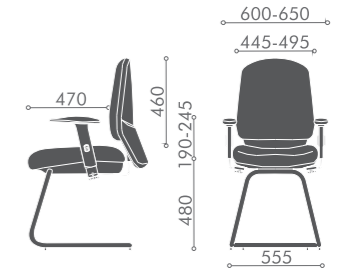

TRANS

SEATING EXCELLENCE AT WORK

Trans

Model

Standard Features

Dimensions (mm)

Mid-back
Adjustable armrests
T028 YN A4S M2

Visitor chair
Adjustable armrests
T021 NA A4S B

Mid-back
Loop armrests
T028 YN A15 M2

Visitor chair
Loop armrests
T021 NA A15 B

Trans : specifications

Armrest

Loop Armrest **A15**

Adjustable Armrest **A4S**

Mechanism

Synchronised Mechanism **YN**

Base

320 STD Base **M2**

Cantilever Base **B**
(Black)

Quick and easy pull-up height adjustable backrest for better lumbar support.

Synchronized mechanism with multiple locking positions enables seating comfort. **[YN]**

Height and width adjustable armrest to suit individual preferences. **[A42]**

Height and width adjustable armrest with swivel and depth adjustable armpad. **[A4S]**

Optional sturdy armrests for solid arm support. **[A15]**