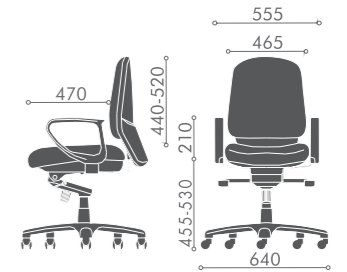

TRANS

SEATING EXCELLENCE AT WORK

Trans

Model

Standard Features

Dimensions (mm)

Mid-back
Adjustable armrests
T028 YN A4S M2

Visitor chair
Adjustable armrests
T021 NA A4S B

Mid-back
Loop armrests
T028 YN A15 M2

Visitor chair
Loop armrests
T021 NA A15 B

Trans : specifications

Armrest

Loop Armrest **A15**

Adjustable Armrest **A4S**

Mechanism

Synchronised Mechanism **YN**

Base

320 STD Base **M2**

Cantilever Base **B**
(Black)

Quick and easy pull-up height adjustable backrest for better lumbar support.

Synchronized mechanism with multiple locking positions enables seating comfort. **[YN]**

Height and width adjustable armrest to suit individual preferences. **[A42]**

Height and width adjustable armrest with swivel and depth adjustable armpad. **[A4S]**

Optional sturdy armrests for solid arm support. **[A15]**