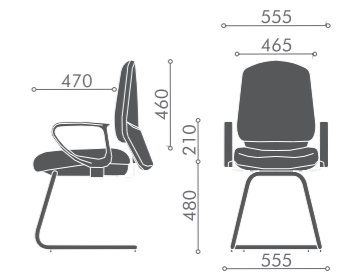

TRANS

SEATING EXCELLENCE AT WORK

Trans

Model

Standard Features

Dimensions (mm)

Mid-back
Adjustable armrests
T028 YN A4S M2

Visitor chair
Adjustable armrests
T021 NA A4S B

Mid-back
Loop armrests
T028 YN A15 M2

Visitor chair
Loop armrests
T021 NA A15 B

Trans : specifications

Armrest

Loop Armrest **A15**

Adjustable Armrest **A4S**

Mechanism

Synchronised Mechanism **YN**

Base

320 STD Base **M2**

Cantilever Base **B**
(Black)

Quick and easy pull-up height adjustable backrest for better lumbar support.

Synchronized mechanism with multiple locking positions enables seating comfort. **[YN]**

Height and width adjustable armrest to suit individual preferences. **[A42]**

Height and width adjustable armrest with swivel and depth adjustable armpad. **[A4S]**

Optional sturdy armrests for solid arm support. **[A15]**