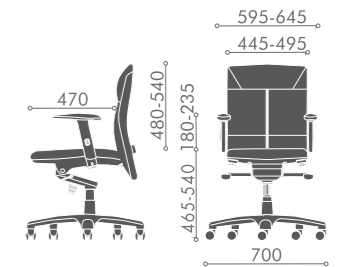

Height and width adjustable armrests with plastic armrest to suit individual preferences. [A32]

Height and width adjustable armrests with swivel and depth adjustable armrest. [A3S]

Height Adjustable Backrest

Pneumatic Seat Height Adjustment

Synchronized Mechanism

Height-Width Adjustable Armrest

Synchron3

Model

Standard Features

Dimensions(mm)

High-back
P039 YN Z2S P

Low-back
P037 YN Z2S P

Visitor
P031 NA A12 B

Height adjustable backrest for better lumbar support.

Synchronised mechanism with multiple locking positions enables seating comfort. [YN]

Height and width adjustable armrests with upholstery to suit individual preferences. [Z22]

Pneumatic Seat Height Adjustment

Synchronized Mechanism

Height-Width Adjustable Armrest

Depth-Angle Adjustable Armpad
2-way adjustable armpad.

Synchron4

Model	Standard Features	Dimensions(mm)
High-back P049 YN A18 P	 	
Mid-back P048 YN A18 P	 	
Low-back P047 YN A18 P	 	
Visitor P041 NA A12 B		