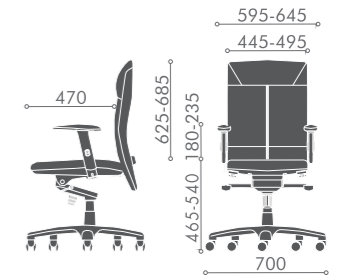

Height and width adjustable armrests with plastic armrest to suit individual preferences. [A32]

Height and width adjustable armrests with swivel and depth adjustable armrest. [A3S]

Height Adjustable Backrest

Pneumatic Seat Height Adjustment

Synchronized Mechanism

Height-Width Adjustable Armrest

Synchron3

Model

Standard Features

Dimensions(mm)

High-back
P039 YN Z2S P

Low-back
P037 YN Z2S P

Visitor
P031 NA A12 B

Height adjustable backrest for better lumbar support.

Synchronised mechanism with multiple locking positions enables seating comfort. [YN]

Height and width adjustable armrests with upholstery to suit individual preferences. [Z22]

Pneumatic Seat Height Adjustment

Synchronized Mechanism

Height-Width Adjustable Armrest

Depth-Angle Adjustable Armpad
2-way adjustable armpad.

Synchron4

Model	Standard Features	Dimensions(mm)
High-back P049 YN A18 P	 	
Mid-back P048 YN A18 P	 	
Low-back P047 YN A18 P	 	
Visitor P041 NA A12 B		