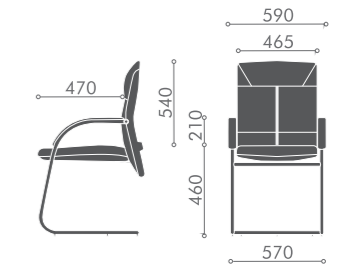

Height and width adjustable armrests with plastic armrest to suit individual preferences. [A32]

Height and width adjustable armrests with swivel and depth adjustable armrest. [A3S]

Height Adjustable Backrest

Pneumatic Seat Height Adjustment

Synchronized Mechanism

Height-Width Adjustable Armrest

Synchron3

Model

Standard Features

Dimensions(mm)

High-back
P039 YN Z2S P

Low-back
P037 YN Z2S P

Visitor
P031 NA A12 B

Height adjustable backrest for better lumbar support.

Synchronised mechanism with multiple locking positions enables seating comfort. [YN]

Height and width adjustable armrests with upholstery to suit individual preferences. [Z22]

Pneumatic Seat Height Adjustment

Synchronized Mechanism

Height-Width Adjustable Armrest

Depth-Angle Adjustable Armpad
2-way adjustable armpad.

Synchron4

Model	Standard Features	Dimensions(mm)
High-back P049 YN A18 P	 	
Mid-back P048 YN A18 P	 	
Low-back P047 YN A18 P	 	
Visitor P041 NA A12 B		